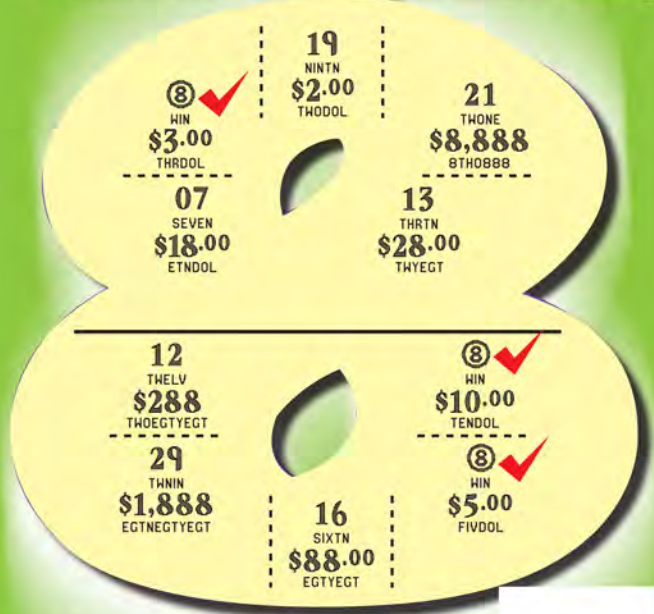

\$2

HOW TO WIN

DESCRIPTION / RETAILER INFORMATION 2022

WIN UP TO \$8,888!

\$2 WIN UP TO \$8,888!

Scratch entire play area. Reveal an "8" symbol, win prize shown below that symbol.

\$2 WIN UP TO \$8,888!

Scratch entire play area. Reveal an "8" symbol, win prize shown below that symbol.

EXAMPLE: SCRATCHED OFF TICKET SHOWING \$18 PRIZE.

8 - GAME# 1708

HOW TO WIN

2022

DESCRIPTION / RETAILER INFORMATION

WIN WITH PRIZE(S) OF	TOTAL PRIZE AMOUNT	ODDS (1 IN:)	ODDS PER TIER (1 IN:)
\$2	\$2	10.00	10.00
\$3	\$3	10.00	10.00
\$2 + \$3	\$5	40.00	
\$5	\$5	40.00	20.00
\$2 + \$3 + \$5	\$10	200.00	
\$5 x 2	\$10	200.00	
\$2 x 5	\$10	200.00	
\$10	\$10	200.00	50.00
\$3 + \$5 + \$10	\$18	400.00	
\$3 + (\$5 x 3)	\$18	400.00	
\$3 x 6	\$18	400.00	
\$18	\$18	400.00	100.00
\$2 + \$3 + \$5 + \$18	\$28	1,515.15	
(\$2 x 2) + (\$3 x 8)	\$28	1,530.61	
\$28	\$28	1,530.61	508.47
(\$10 x 6) + \$28	\$88	7,894.74	
(\$10 x 2) + (\$5 x 6) + \$10 + \$28	\$88	8,333.33	
\$88	\$88	8,333.33	2,727.27
(\$2 x 4) + (\$3 x 2) + \$10 + (\$88 x 3)	\$288	22,727.27	
\$288	\$288	25,000.00	11,904.76
\$1,888	\$1,888	125,000.00	125,000.00
\$8,888	\$8,888	375,000.00	375,000.00

PLEASE PLAY RESPONSIBLY. OVERALL ODDS ARE 1 IN 3.54.
ODDS VARY DURING GAME. PURCHASERS MUST BE 18 OR OLDER.

EXAMPLE: SCRATCHED OFF TICKET SHOWING \$18 PRIZE.

8 - GAME# 1708